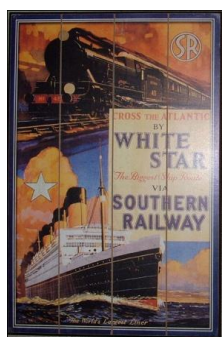

Travel Assortment: "World's Greatest Aviators",
"Titanic", "Rolls Royce", "Southern Railway"
4pc Case, 1pc of each design