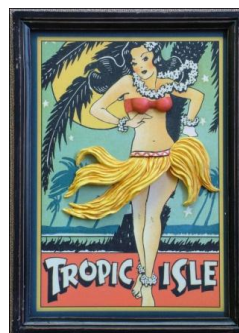

Hawaii Assortment: "Waikiki Beach",
"Tropic Isle", "Hawaii is Waiting"
6pc Case, 2pcs of each design