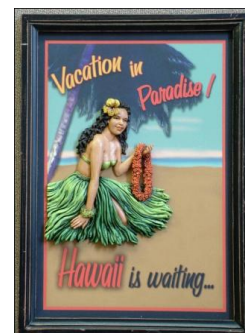

Hawaii Assortment: "Waikiki Beach",
"Tropic Isle", "Hawaii is Waiting"
6pc Case, 2pcs of each design