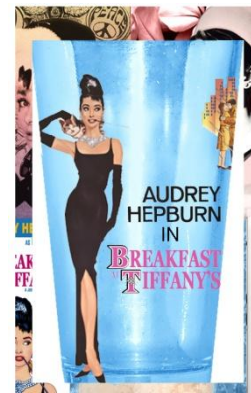

MC70031PG/0375
Spider-Man Eyes Red Glass and Glitter Eyes